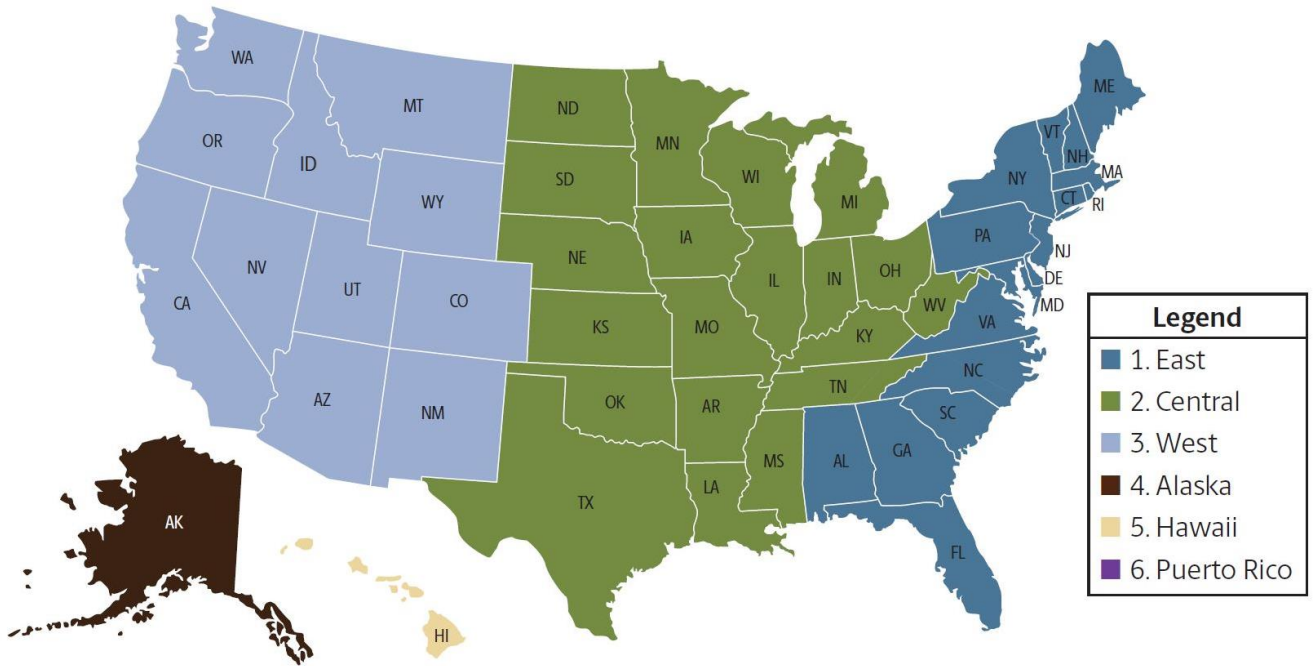

U.S. Domestic Zone Pricing

Legend	
■	1. East
■	2. Central
■	3. West
■	4. Alaska
■	5. Hawaii
■	6. Puerto Rico

Priority Service

Origin Zone	Destination Zone											
	1		2		3		4		5		6	
	Min	LB	Min	LB	Min	LB	Min	LB	Min	LB	Min	LB
1	\$500	\$2.18	\$500	\$2.28	\$500	\$2.48	\$800	\$2.78	\$900	\$2.78	\$700	\$2.28
2	\$500	\$2.28	\$500	\$2.18	\$500	\$2.28	\$800	\$2.48	\$900	\$2.78	\$700	\$2.38
3	\$500	\$2.48	\$500	\$2.28	\$500	\$2.18	\$800	\$2.38	\$900	\$2.78	\$700	\$2.78
4	\$500	\$2.38	\$500	\$2.28	\$500	\$2.18			\$900	\$2.78	\$700	\$2.48
5	\$500	\$2.48	\$500	\$2.38	\$500	\$2.18	\$800	\$2.38	\$300	\$1.48	\$700	\$2.48
6	\$500	\$2.28	\$500	\$2.38	\$500	\$2.48	\$800	\$2.78	\$900	\$2.78		

Reserved Service

Origin Zone	Destination Zone											
	1		2		3		4		5		6	
	Min	LB	Min	LB	Min	LB	Min	LB	Min	LB	Min	LB
1	\$400	\$1.09	\$400	\$1.14	\$400	\$1.24	\$500	\$1.39	\$600	\$1.39	\$500	\$1.14
2	\$400	\$1.14	\$400	\$1.09	\$400	\$1.14	\$500	\$1.24	\$600	\$1.39	\$500	\$1.19
3	\$400	\$1.24	\$400	\$1.14	\$400	\$1.09	\$500	\$1.19	\$600	\$1.39	\$500	\$1.39
4	\$400	\$1.19	\$400	\$1.14	\$400	\$1.09			\$600	\$1.39	\$500	\$1.24
5	\$400	\$1.24	\$400	\$1.19	\$400	\$1.09	\$500	\$1.19	\$150	\$0.74	\$500	\$1.24
6	\$400	\$1.14	\$400	\$1.19	\$400	\$1.24	\$500	\$1.39	\$600	\$1.39		